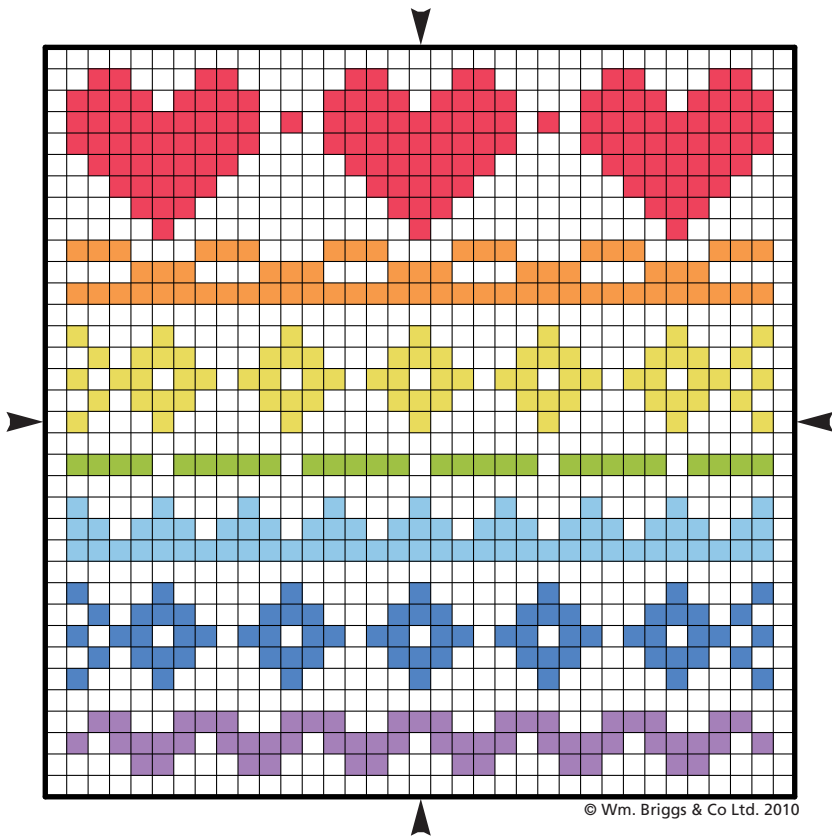

# Anchor 1st Kit

You will need  
Anchor Soft Cotton

Shade	Mtrs
46	1
97	0.5
129	0.5
147	0.5
255	0.5
290	0.5
314	0.5

■ = ✕

■ = ✕

■ = ✕

■ = ✕

■ = ✕

## RAINBOW STITCHES